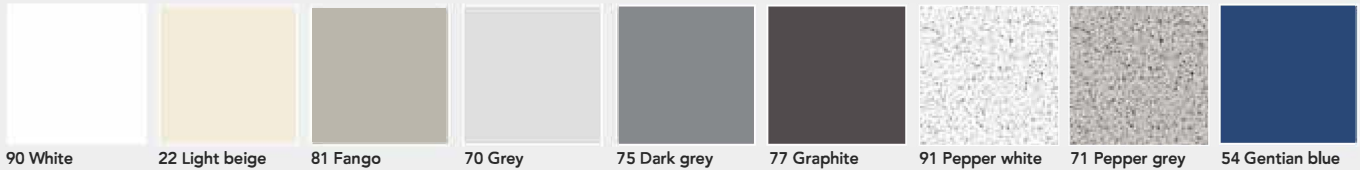

# COLOUR RANGE

AVAILABLE FROM JULY 2020

## PANELS STANDARD COLOURS

90 White    22 Light beige    81 Fango    70 Grey    75 Dark grey    77 Graphite    91 Pepper white    71 Pepper grey    54 Gentian blue

25 Yellow green    31 Ruby red    41 Mango

## PANELS SPECIAL COLOURS with surcharge. ~~Delivery time 2-3 weeks.~~

33 Sanitary white    80 Black    74 Birch grey    62 Sea green    19 Cappuccino    15 Burano    21 Signal red    13 Minola    11 Mandarin

## PANELS SPECIAL COLOURS MIRROR GLOSS only for 30 RW and 30 FT with surcharge.

85 SG White    75 SG Dark grey