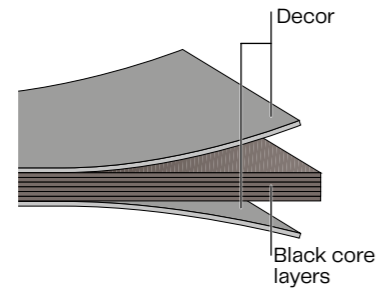

Product Options. For each individual Use.

Fundermax

Max Compact Interior
is a highly versatile product fit for all of the design challenges a washroom environment poses.

- Max impact resistance
- Max moisture resistance
- Max stability
- Max durability
- Max hygiene

Max Compact Interior is the perfect solution for cubicles, IPS, lockers and benches.