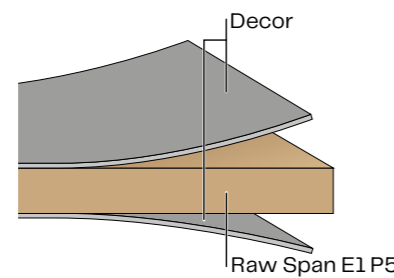

Star Favorit MFC
(Melamine Faced Chipboard) is offered here with our high performing moisture resistant (P5) core. MFC is the ideal panel solution for carcass & low-impact areas and provides a cost-effective solution to matching decors throughout your scheme.