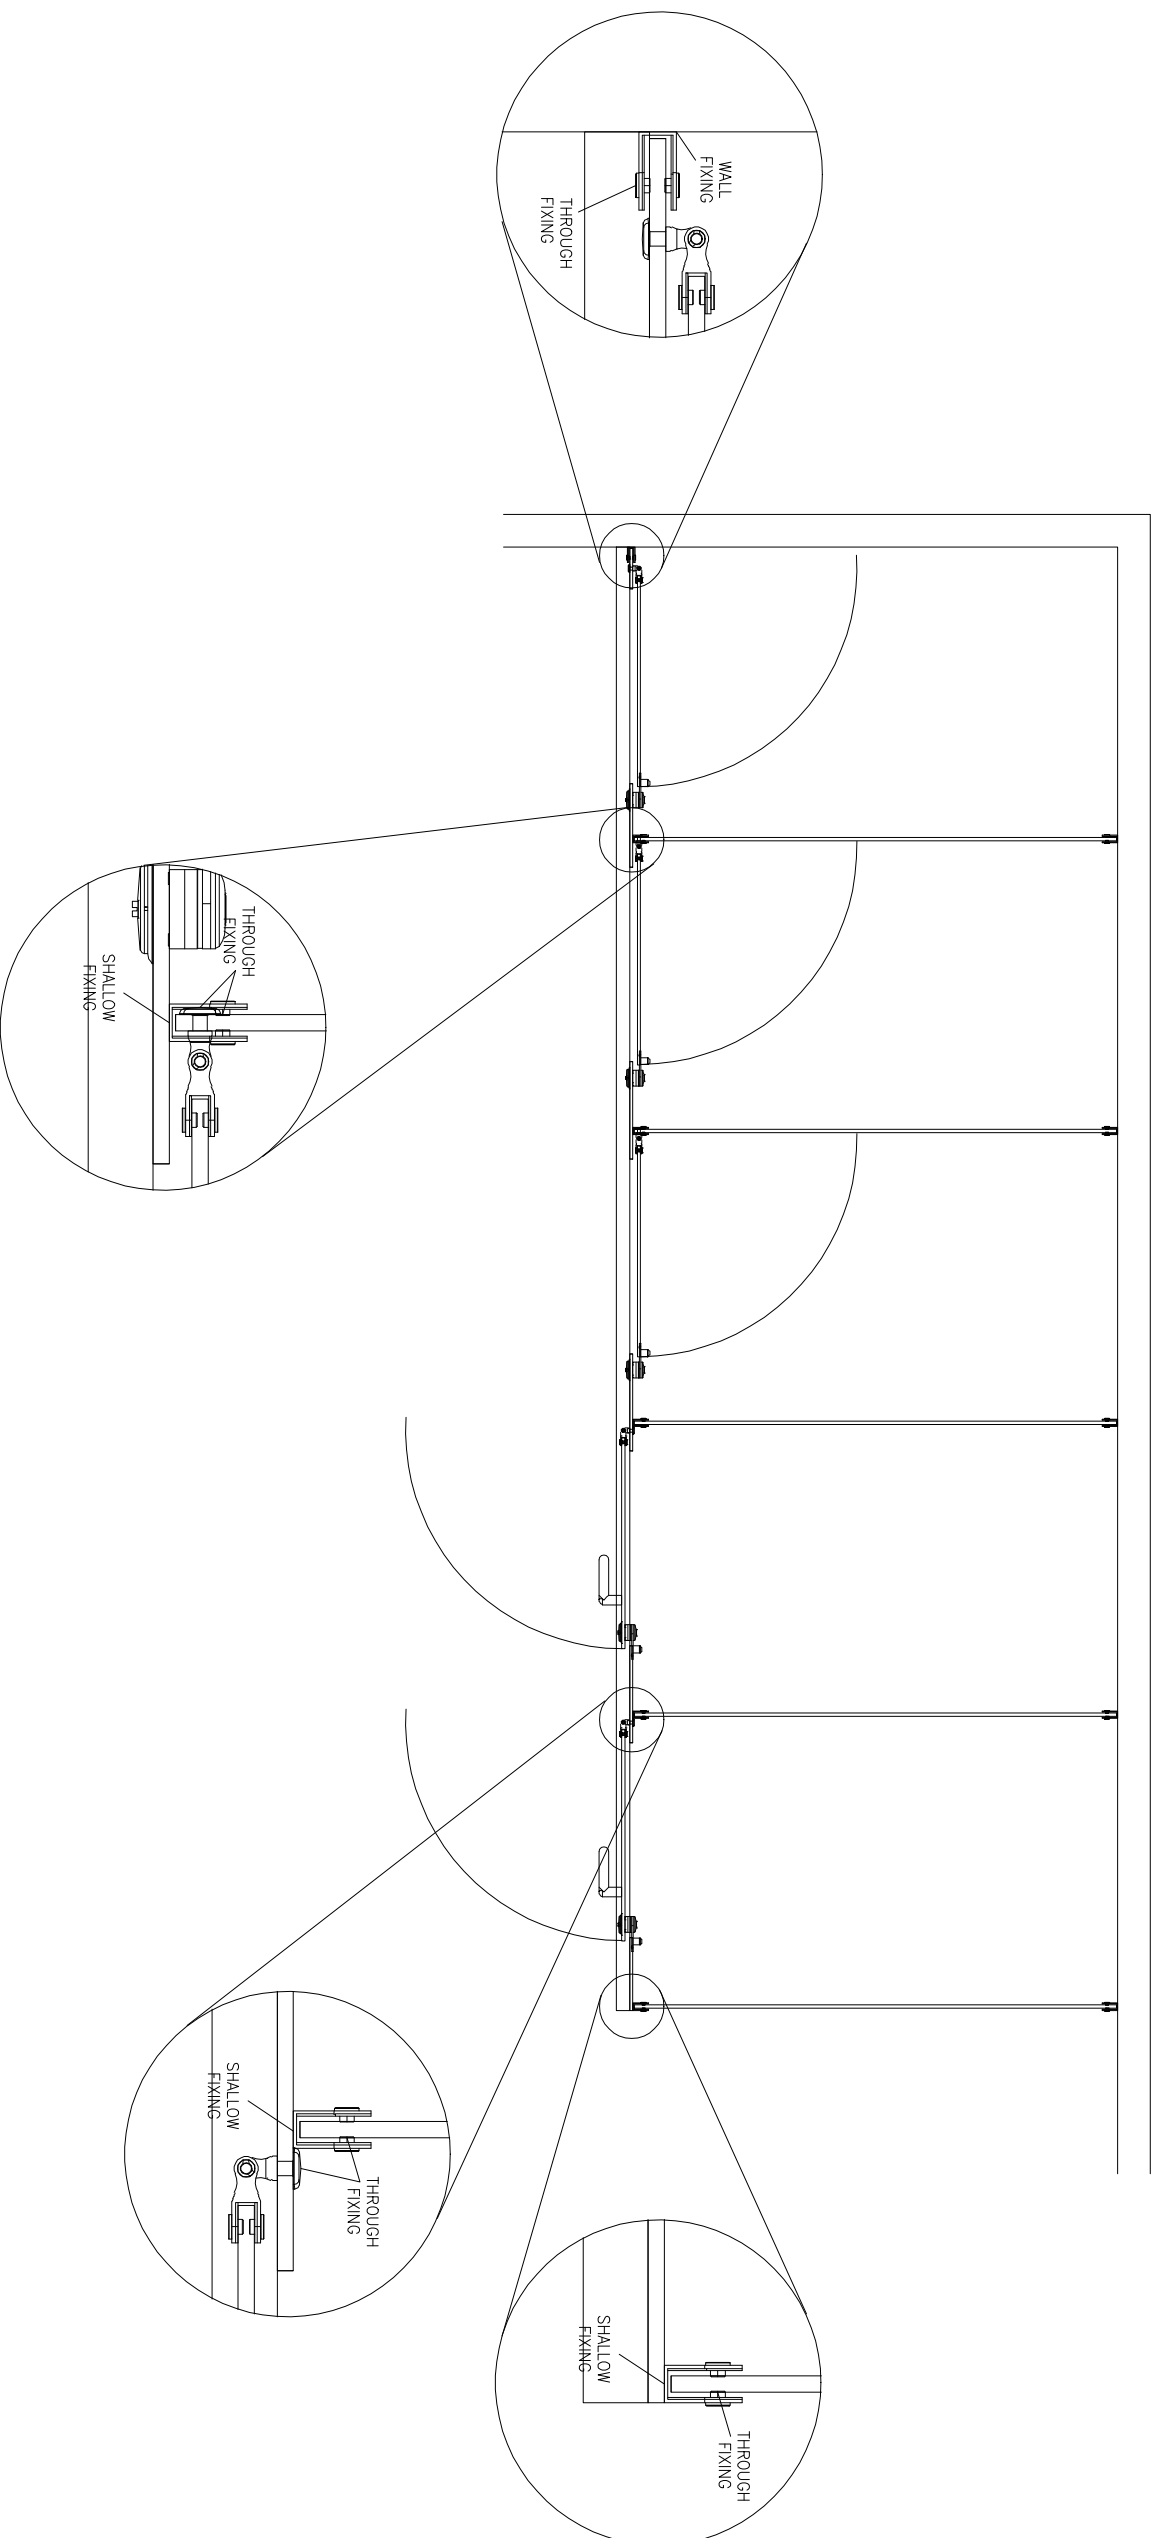

CABINE PLUS+ NURSERY CUBICLES

Canklow Meadows Estate, West Bawtry Road,
Rotherham, S60 2XL, England
Tel: +44 (0)1709 368 338
Fax: +44 (0)1709 375 239
www.CubiclesDirect.co.uk

This drawing is confidential and the property of Prospec Limited and should not be disclosed publicly without the prior permission of Prospec Limited. The obligation to keep the information in this drawing confidential extends until such time as the information falls into the public domain by publication made by or with permission of Prospec Limited.

NOTES :

A1