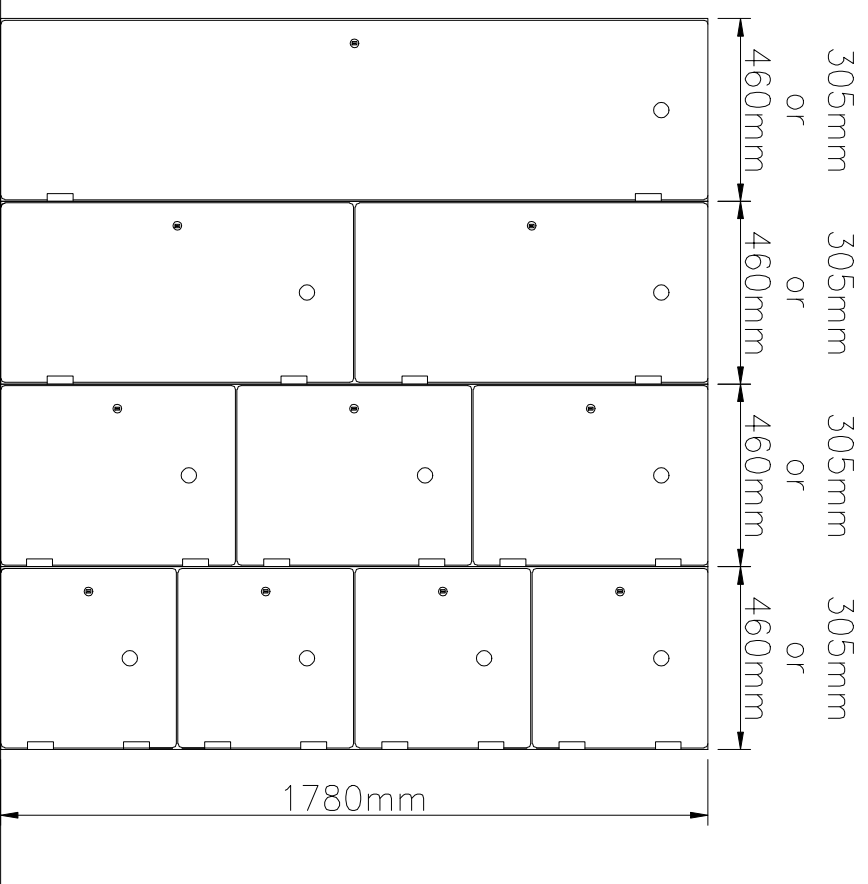

CABINE SAFE MILD STEEL BODY LOCKERS

A1					