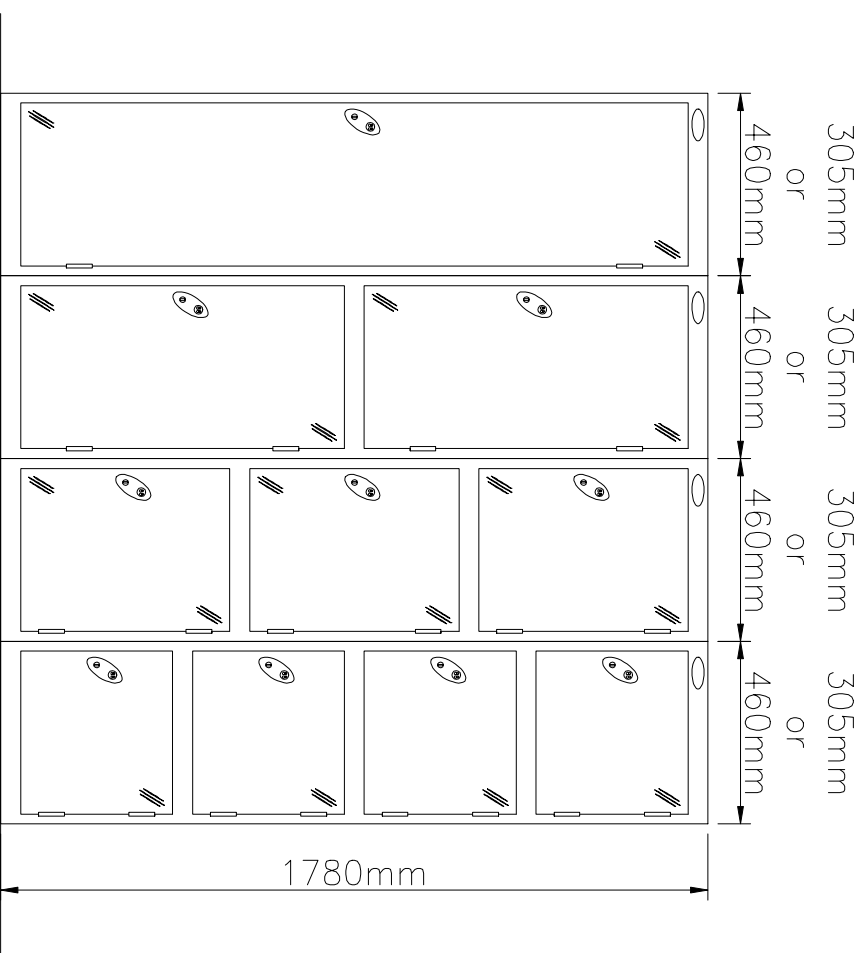

CABINE SAFE MILD STEEL BODY LOCKERS

A1					