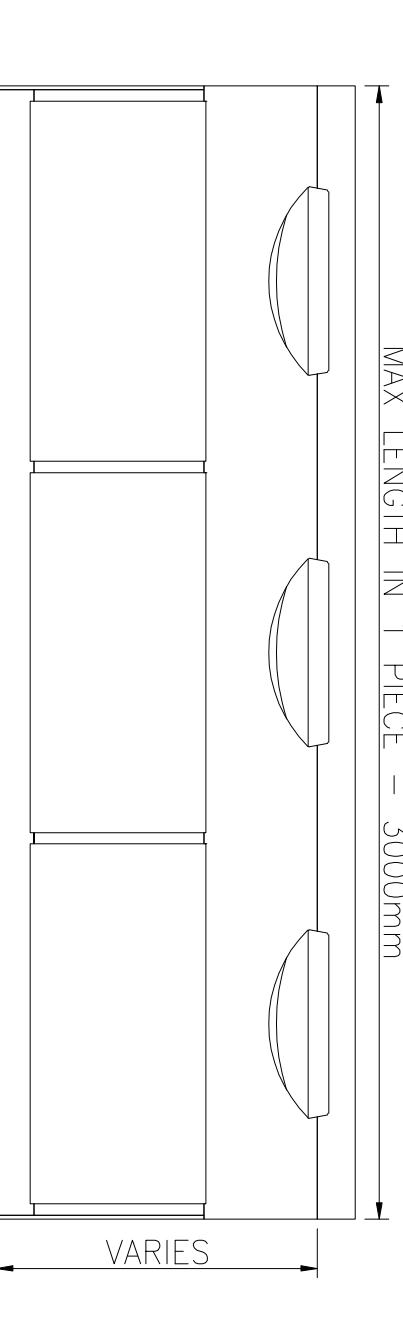

POST-FORMED SOLID SURFACE VANITY TOP SEMI-RECESSED

MAX LENGTH IN 1 PIECE – 3000mm

Canlow Meadows Estate, West Bawry Ford,
Rotherham, S60 2XL, England
Tel: +44 (0)1709 388 338
Fax: +44 (0)1709 375 239
www.CubiclesDirect.co.uk

NOTES :

A1