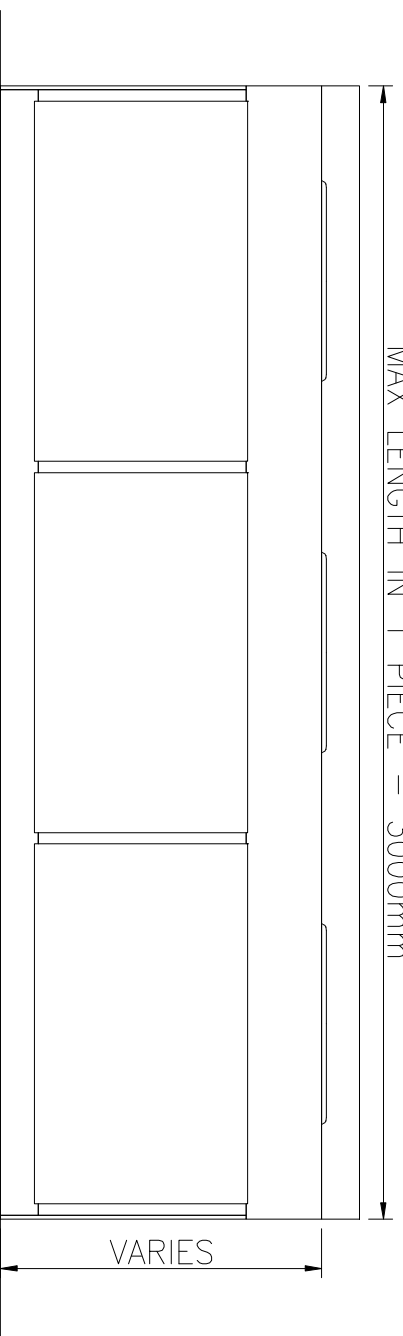

POST-FORMED SOLID SURFACE VANITY TOP COUNTER TOP

MAX LENGTH IN 1 PIECE – 3000mm