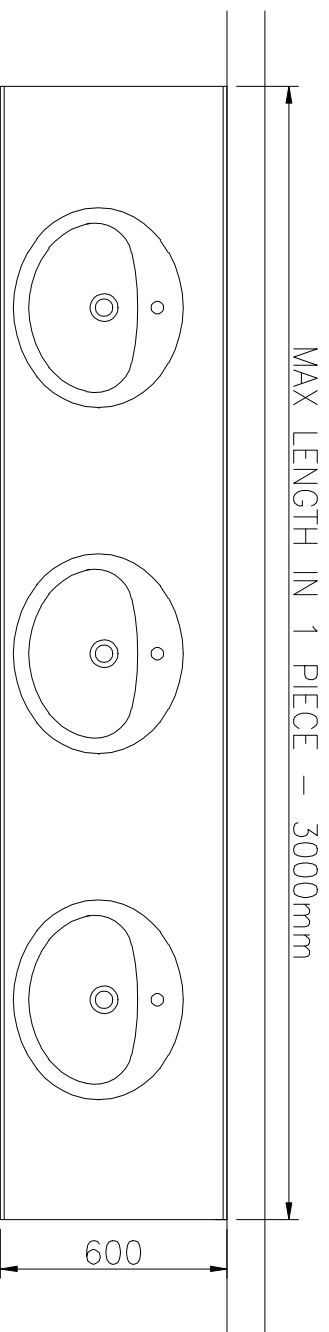

POST-FORMED SOLID SURFACE VANITY TOP COUNTER - RECESSED

POST-FORMED SOLID SURFACE VANITY TOP SEMI-RECESSED

Canklow Meadows Estate, West Bawtry Road,
Rotherham, S60 2XL, England
Tel: +44 (0)1709 368 338
Fax: +44 (0)1709 375 239
www.CubiclesDirect.co.uk

NOTES :

A1
