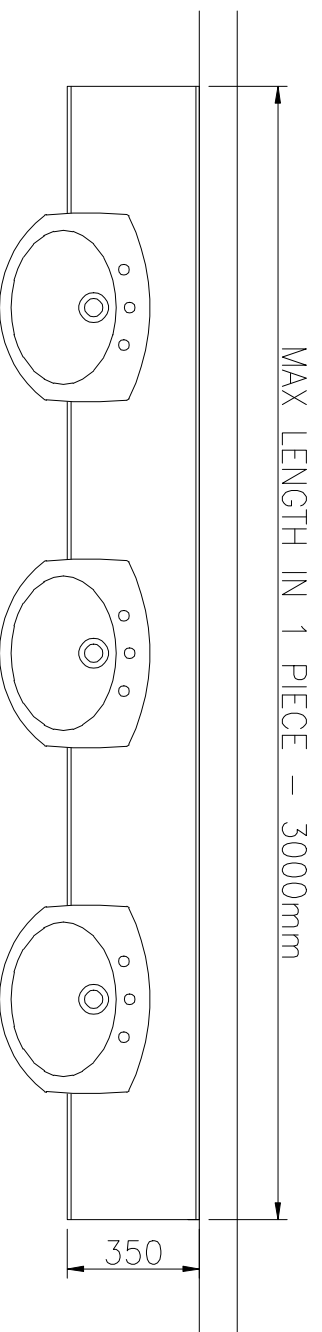

POST-FORMED SOLID SURFACE VANITY TOP COUNTER - RECESSED

POST-FORMED SOLID SURFACE VANITY TOP SEMI-RECESSED

Canklow Meadows Estate, West Bawtry Road,
Rotherham, S60 2XL, England
Tel: +44 (0)1709 368 338
Fax: +44 (0)1709 375 239
www.CubiclesDirect.co.uk

NOTES :

A1
